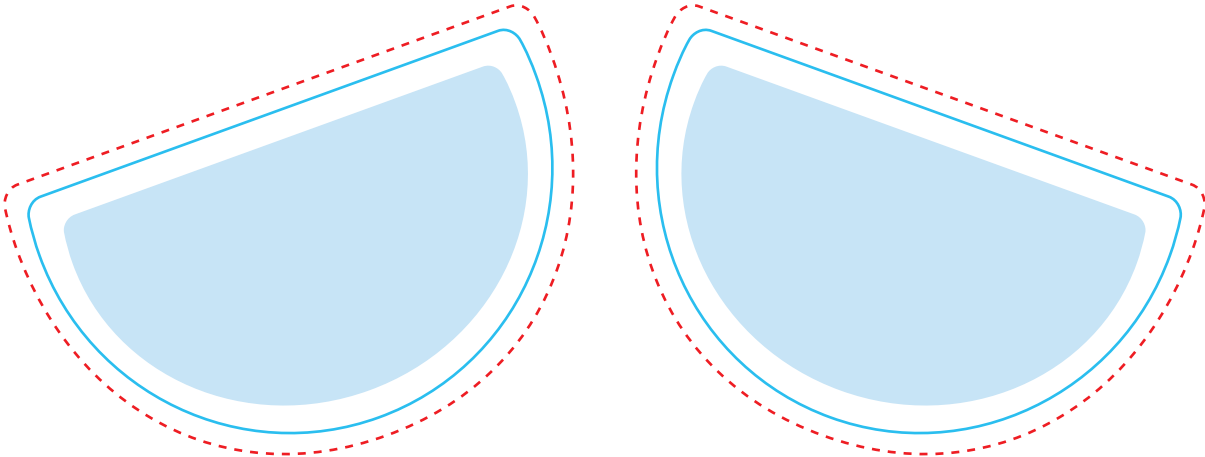

APPLICABLE FOR ITEM: **OR2812**

HIDEF - ORIGAUDIO - HEADPHONES

* dotted area indicates minimal bleed required (0.125")
* blue outline indicates actual size of plate (2.67"W X 2"H - each side)
* blue semi circle indicates safe area (2.41"W X 1.76"H)